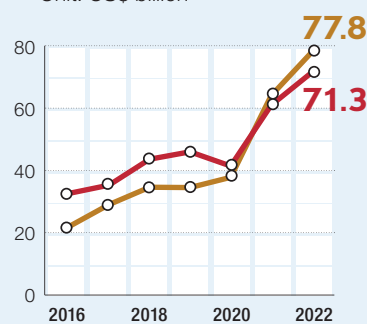

GDP
US\$1.78 trillion
in 2022

Exports & Imports
US\$529.5 billion
in 2022

BILATERAL TRADE

Since the establishment of the China-Indonesia comprehensive strategic partnership in 2013, for the first time, the bilateral trade volume in 2021 exceeded

US\$100 billion

Export and import between China and Indonesia

—○— China's export to Indonesia
—○— China's import from Indonesia

In 2022, the trade between China and Indonesia increased by

▲ 19.8%

Unit: US\$ billion